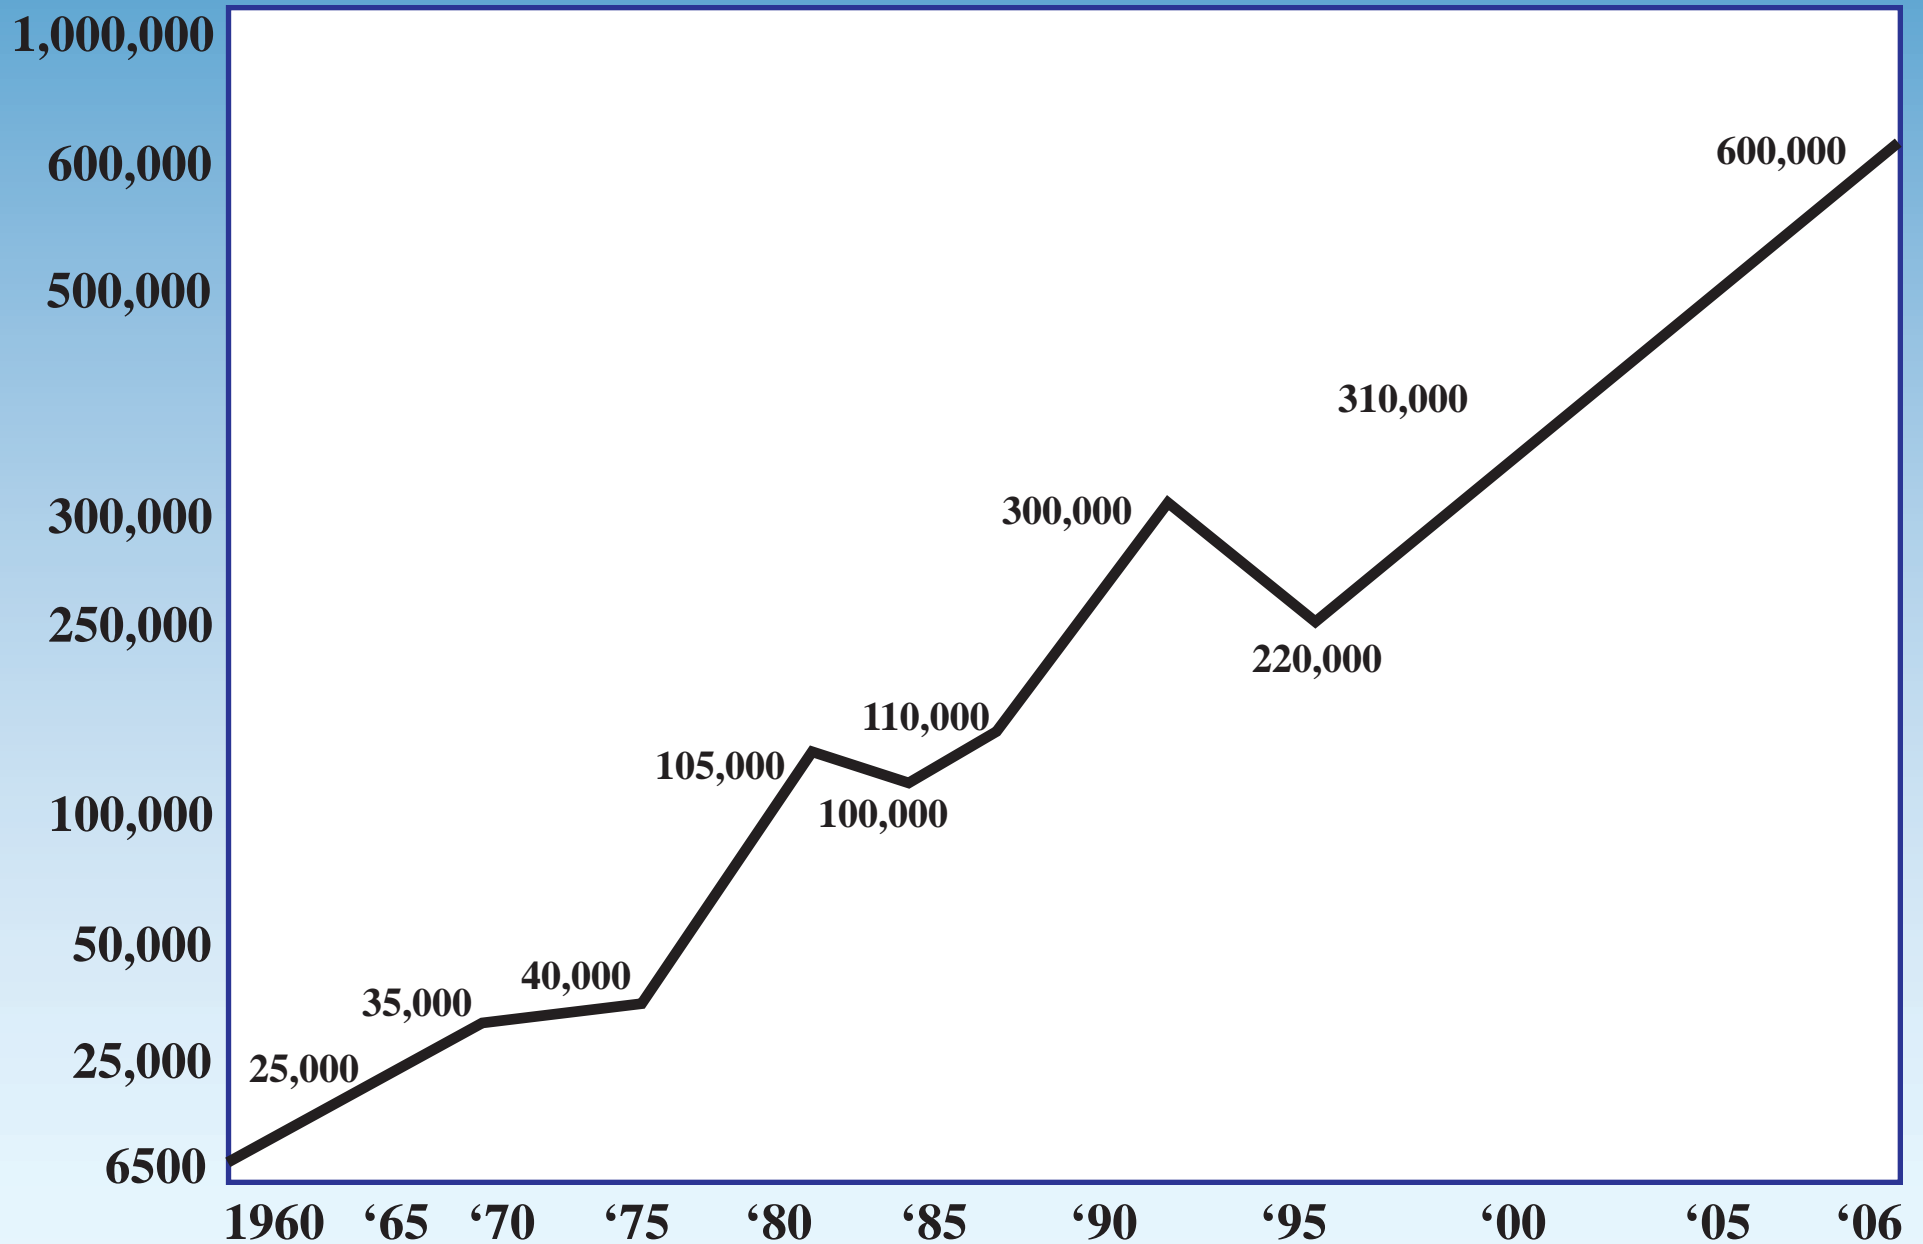

Home Prices for a \$600,000 home in Winnetka - Canoga Park - Van Nuys

Information was derived from the L.A. County Assessor's Records

Southern California Increase in Population 2005

200,000 Legally Immigrated
600,000 Within US to So. Ca.

800,000 Increase

Number has been consistent for past 10 years.

Southern California Population Growth 1960 - 2006

Information derived from Wikipedia.org

Median Income - Los Angeles 1960 - 2006

Information derived from US Census Bureau and Wikipedia.org